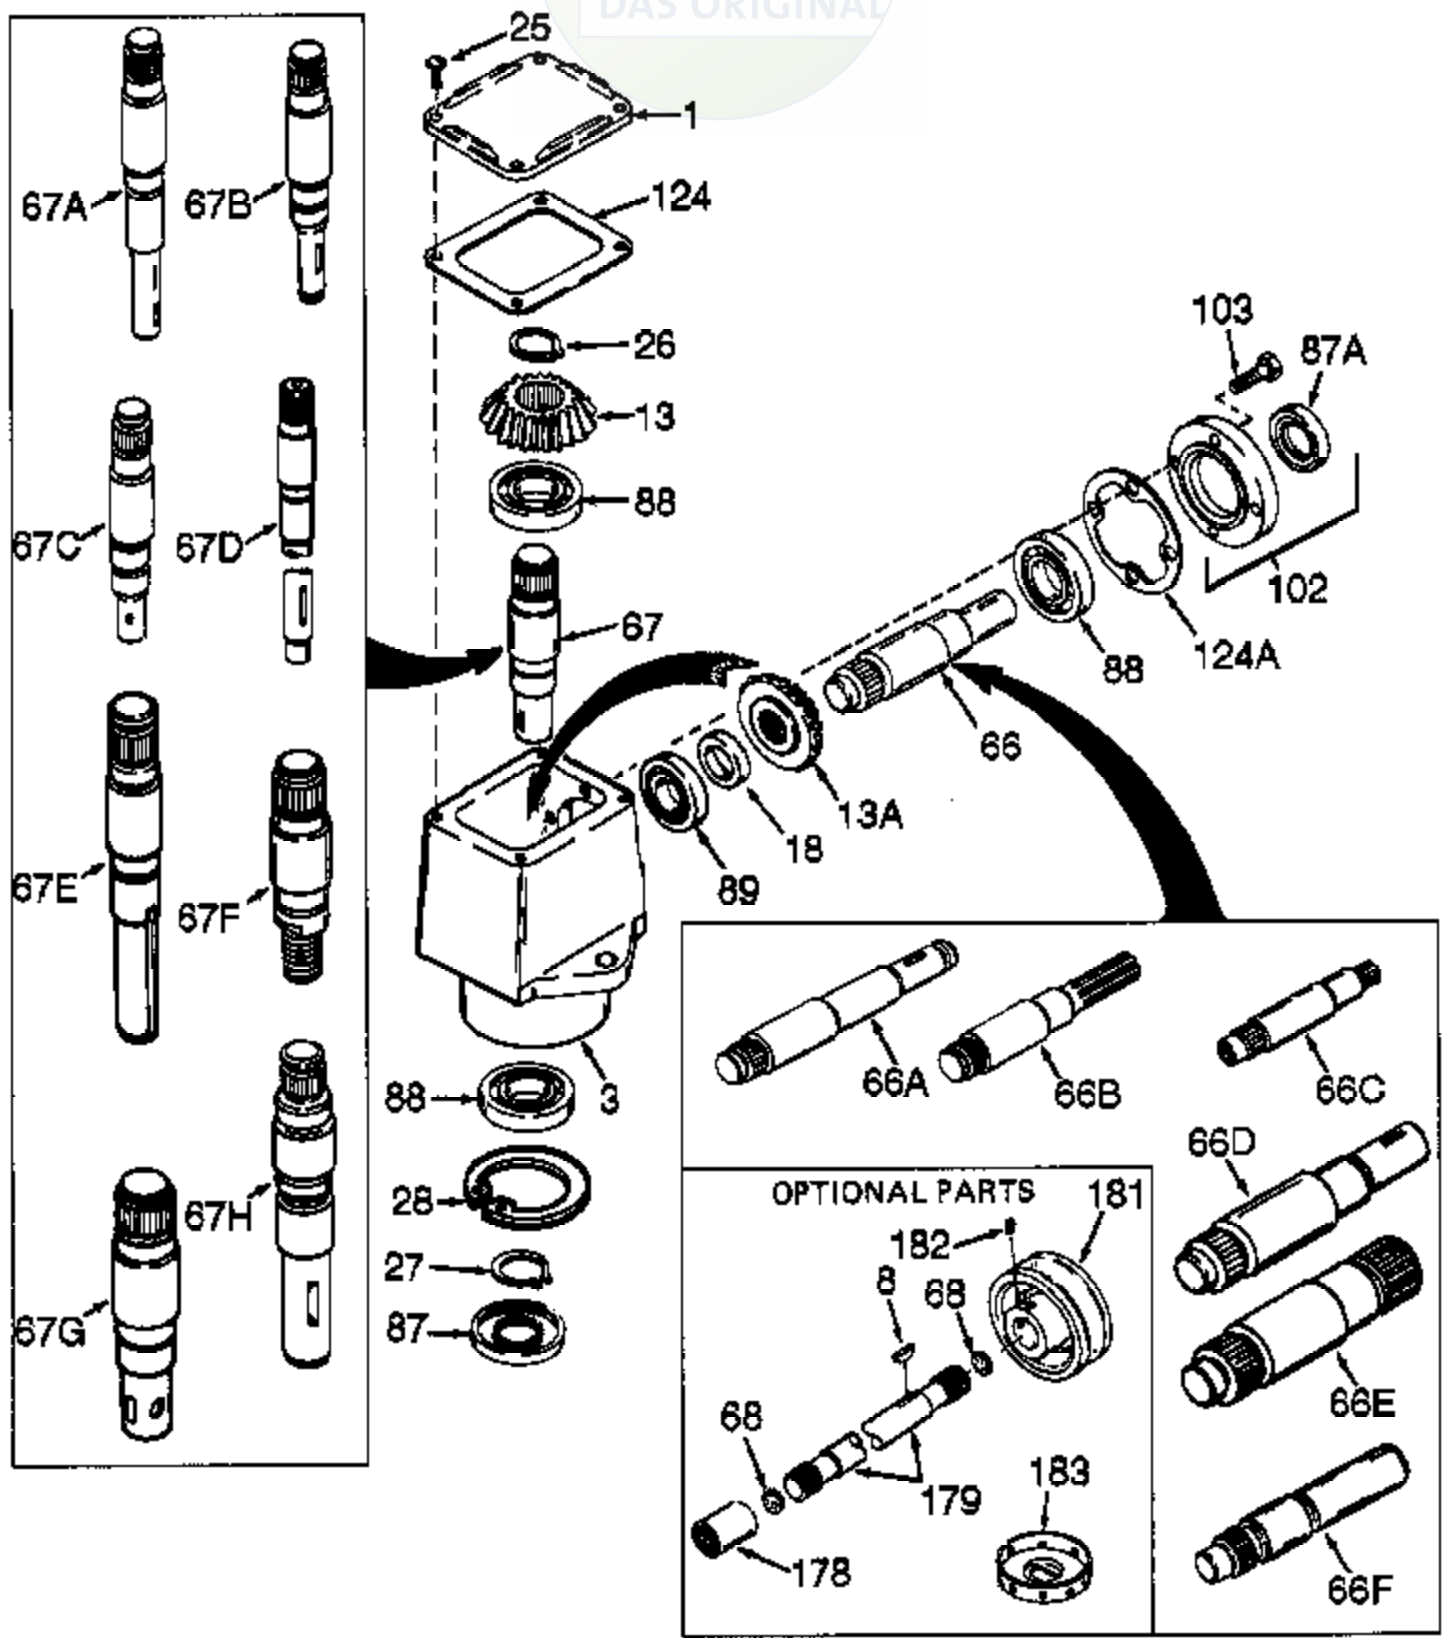

ILLUSTRATION SHOWS TYPICAL PARTS ONLY. ORDER BY PART NUMBER. PARTS NOT LISTED ARE SUPPLIED BY OEM.

Ref #	Part Number	Qty	Description
1	772035		Left Hand Cover
3	770026A		Right Angle Drive Housing
8	792057		Key (With lug extensions)
8	792047		Woodruff Key #9
13A	778046		Miter Gear (22 teeth)(7/8" ID)
13	778046		Miter Gear (22 teeth)(7/8" ID)
25	792025		Screw, 10-24 x 1/2"
26	788018		Snap Ring
27	788019		Snap Ring
66	776125		Input Shaft (5-7/32" long)
67B	776186		Output Shaft (4-17/32" long)
68	788039		Felt Disc
87	788029		Oil Seal
87A	788031	RAD-3890-PS1 Peerless	Oil Seal
88	780034		Ball Bearing
89	780024		Ball Bearing
102	786029		Retainer Cap & Seal (Incl. 87A & 103)
103	792026		Screw, 1/4-20 x 7/8"
124A	788030B		Cap Gasket
124	788028		Cover Gasket
177A	XXXXX		(Not included with head assembly.)
177	XXXXX		THE FOLLOWING ARE OPTIONAL PARTS:
178	786028		Coupling (1-1/2" long)
178	786031		Coupling (1-5/16" long)
179	XXXXX		Input Connector Shaft
181	786030		Sheave (3-1/4" Dia.)
181	786059		Sheave (4" Dia.)
182	792027		Set Screw, 5/16-24 x 1/4
183	786044		Shield